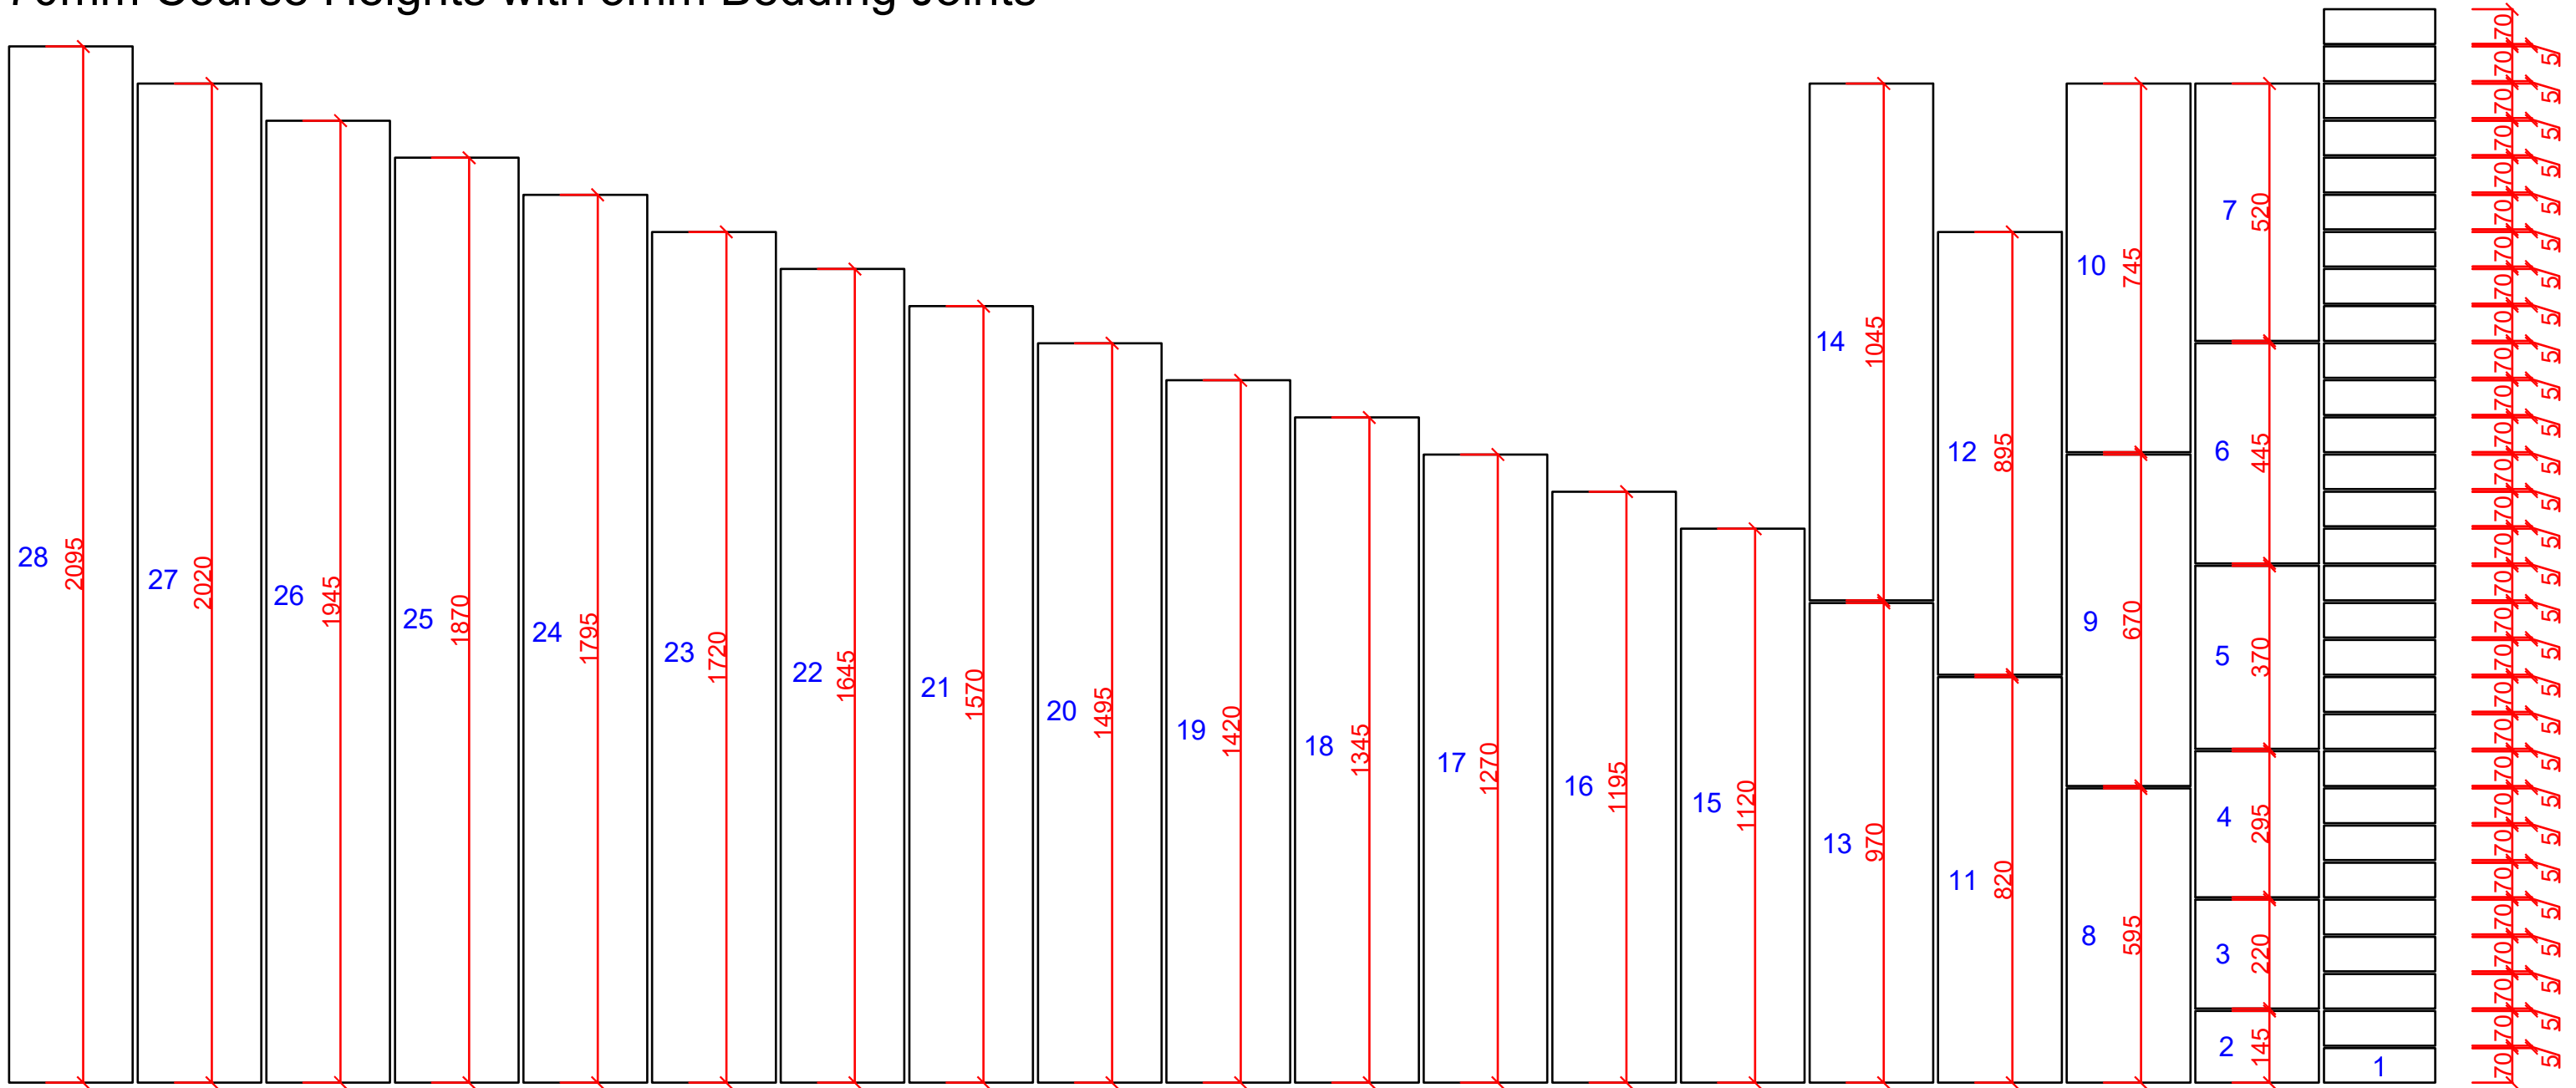

# Stone Component Course Height Guide

70mm Course Heights with 5mm Bedding Joints

1 - NUMBER OF COURSES AT  
70MM HIGH

CONTRACT TITLE	
Course Height Guide	
QUOTE / DWG REF:	70mm Courses with 5mm Joints
DRAWN BY:	Sam Morris
DATE:	25/09/2018