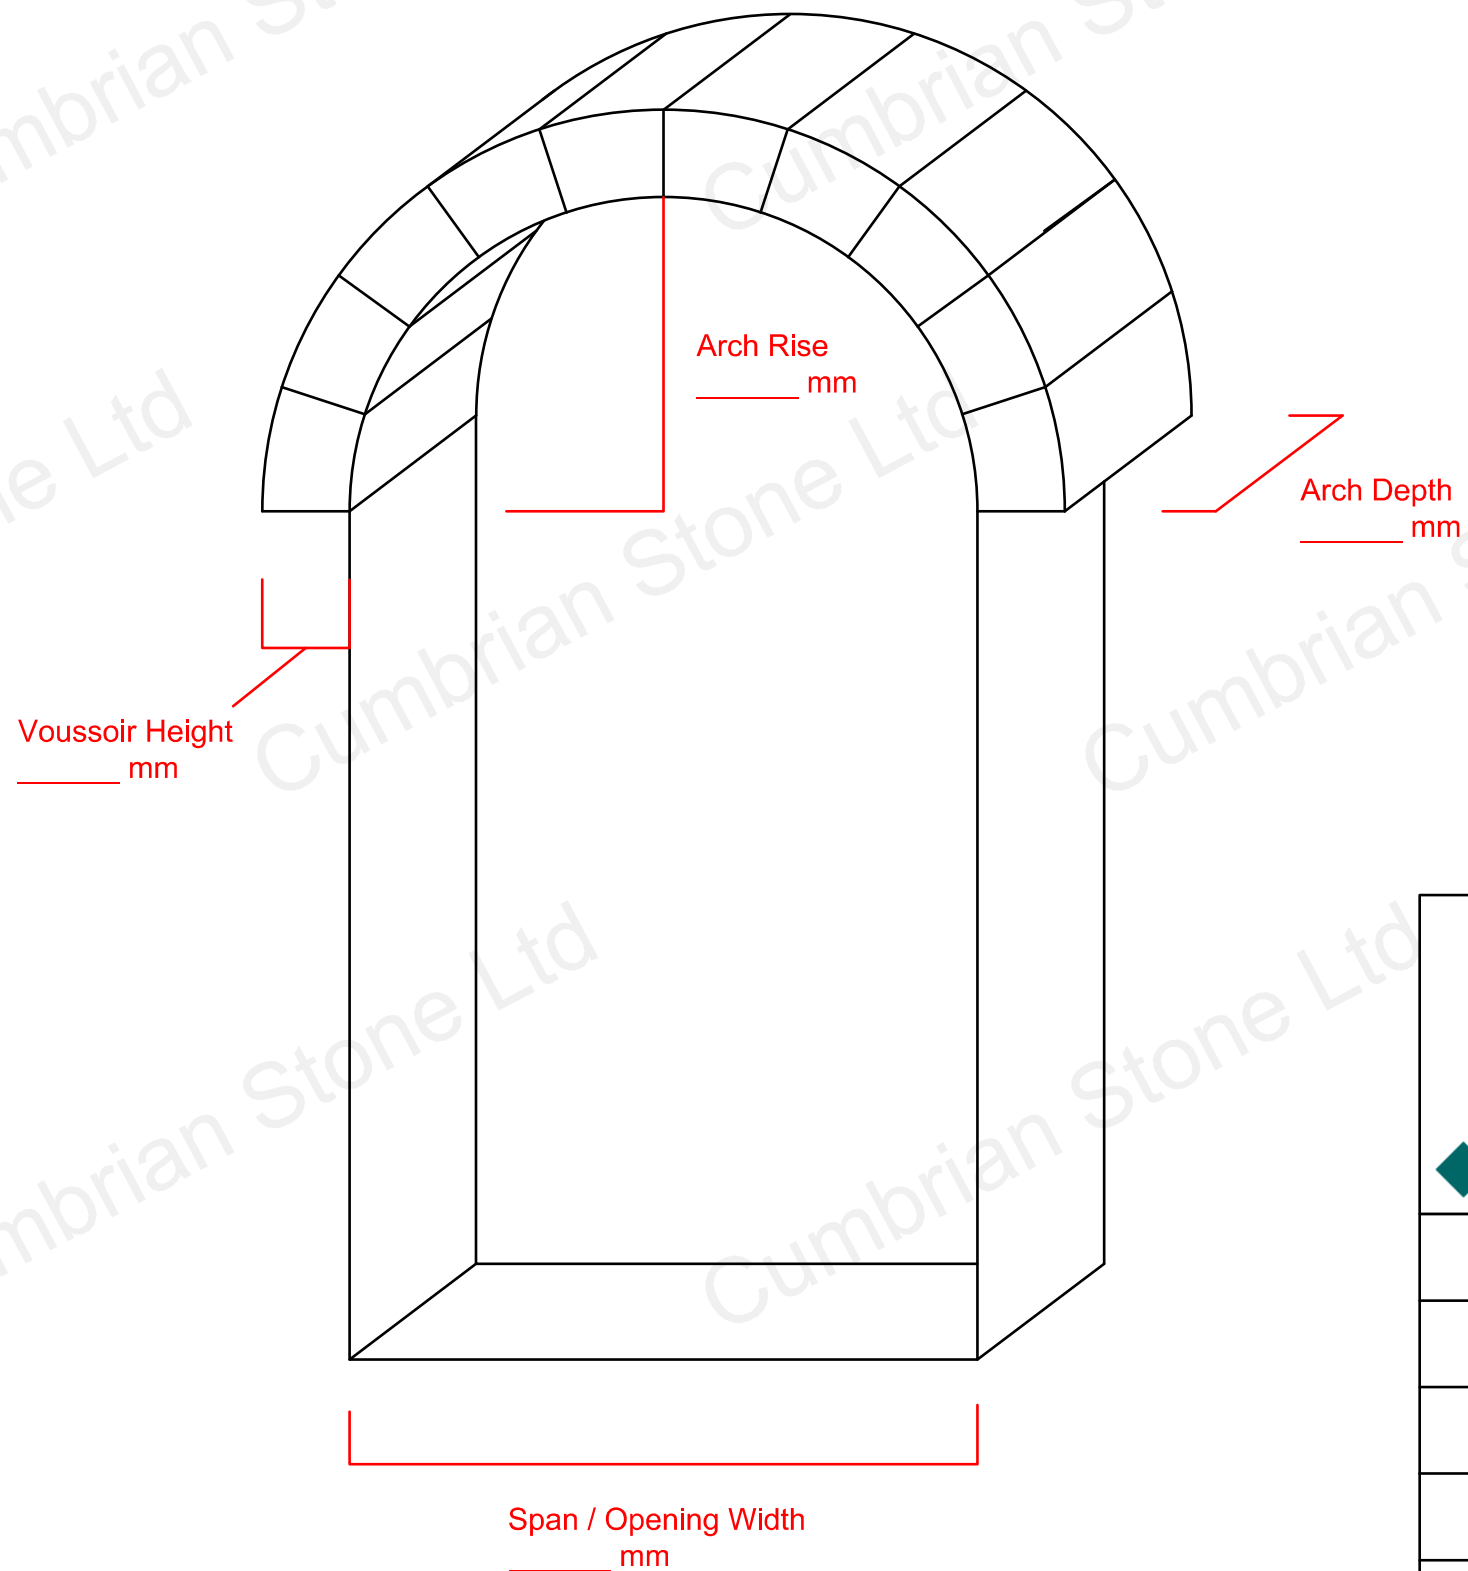

Semi-Circular Arch

<h1>Cumbrian</h1>	
 Stone Natural Stone Specialists	
ARCH.01 - Semi-Circular Arch	
CUSTOMER NAME:	
QUOTE REF:	
APPROVED BY:	
DATE:	