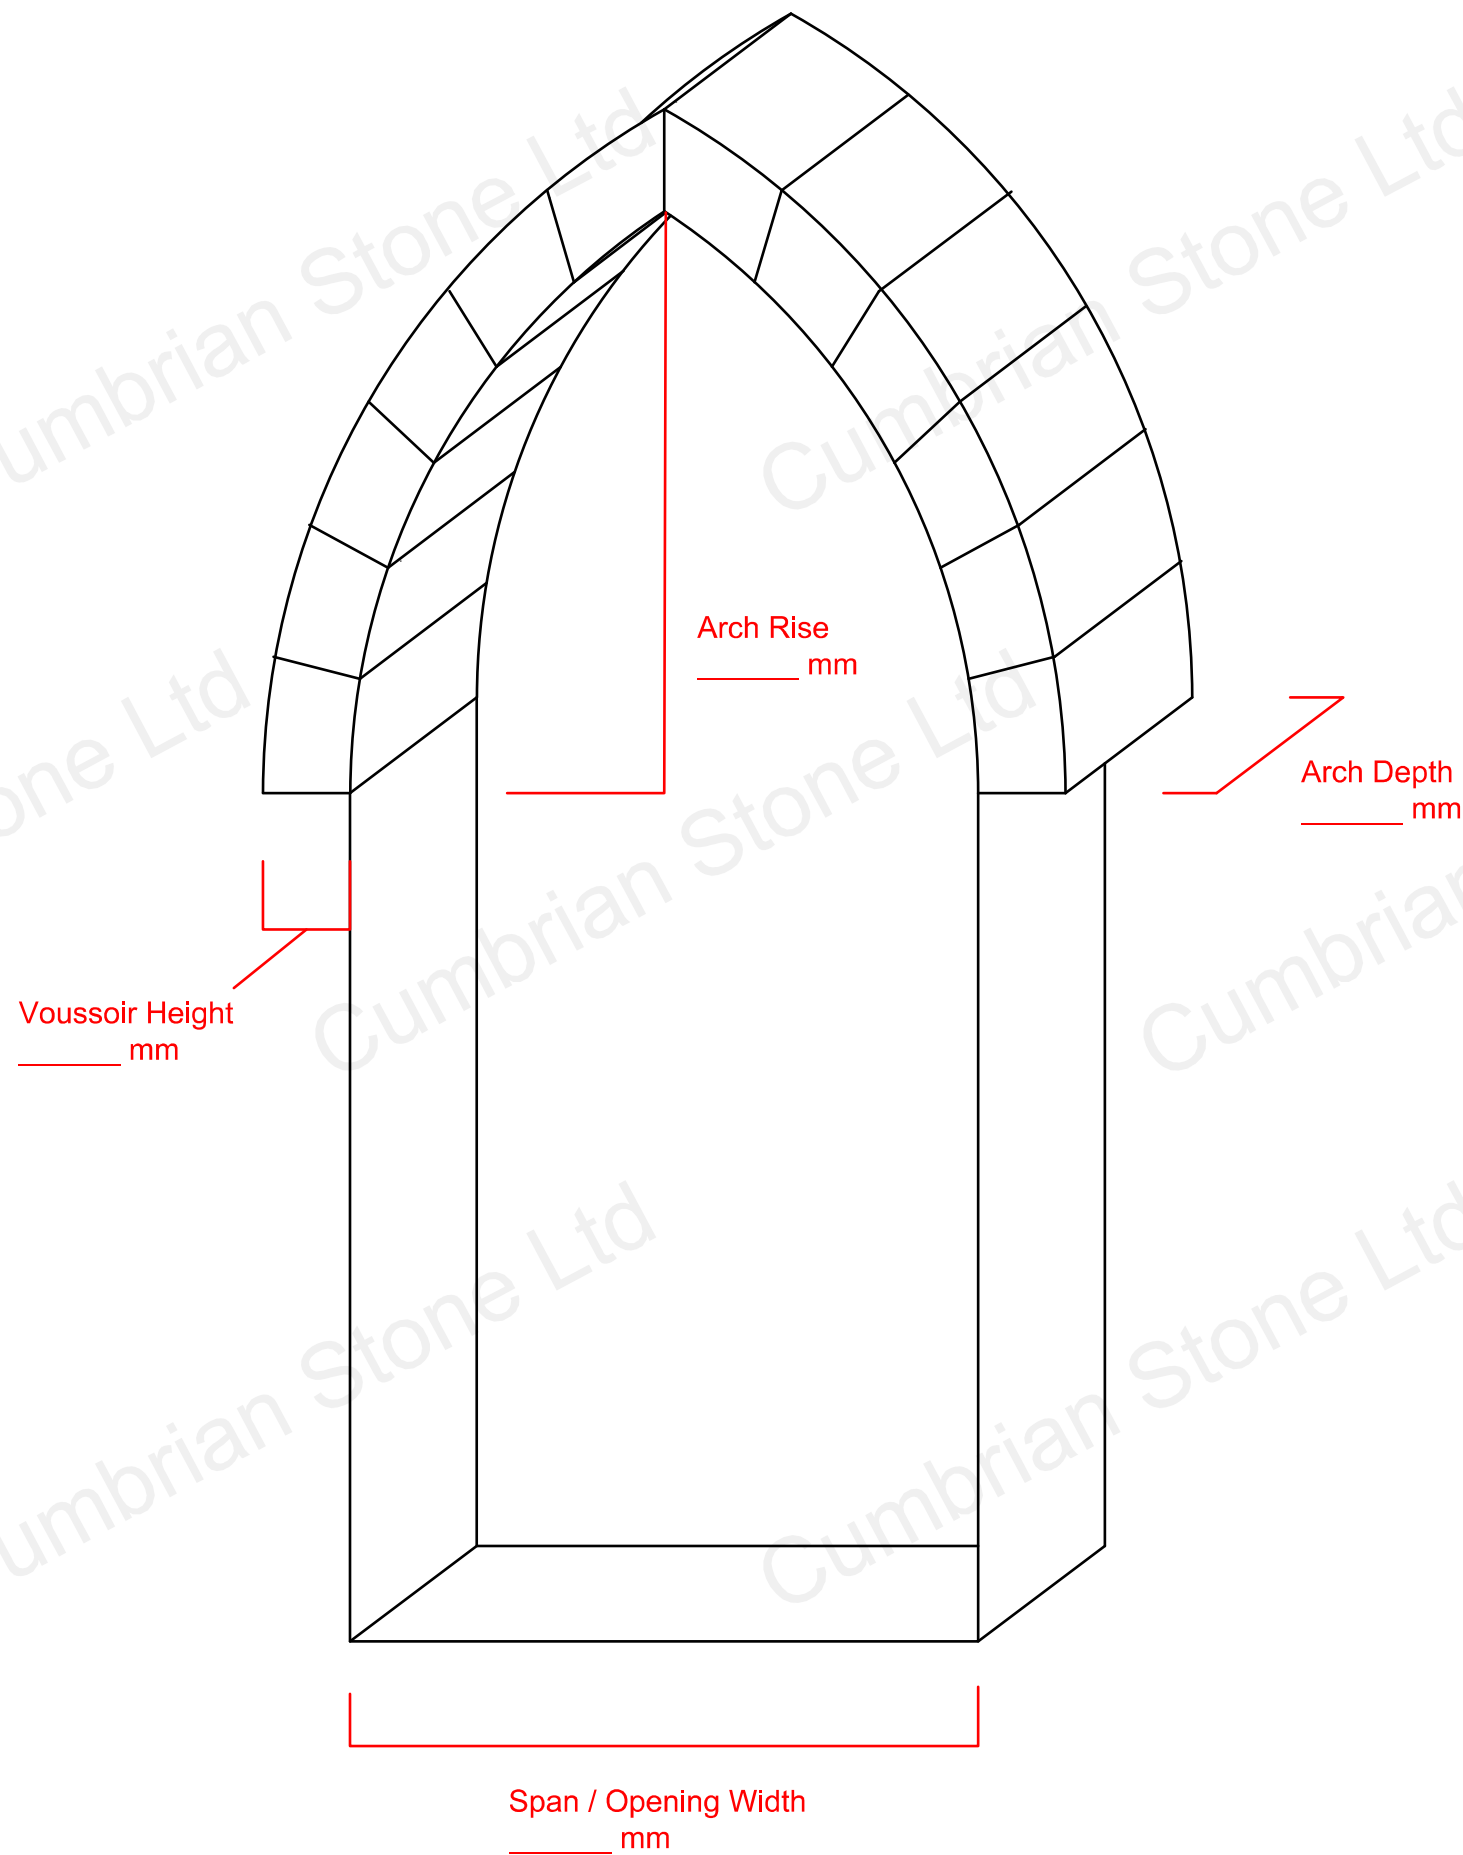

Lancet Arch

Cumbrian

Stone Natural Stone Specialists

ARCH.02 - Lancet Arch

CUSTOMER NAME:	
QUOTE REF:	
APPROVED BY:	
DATE:	