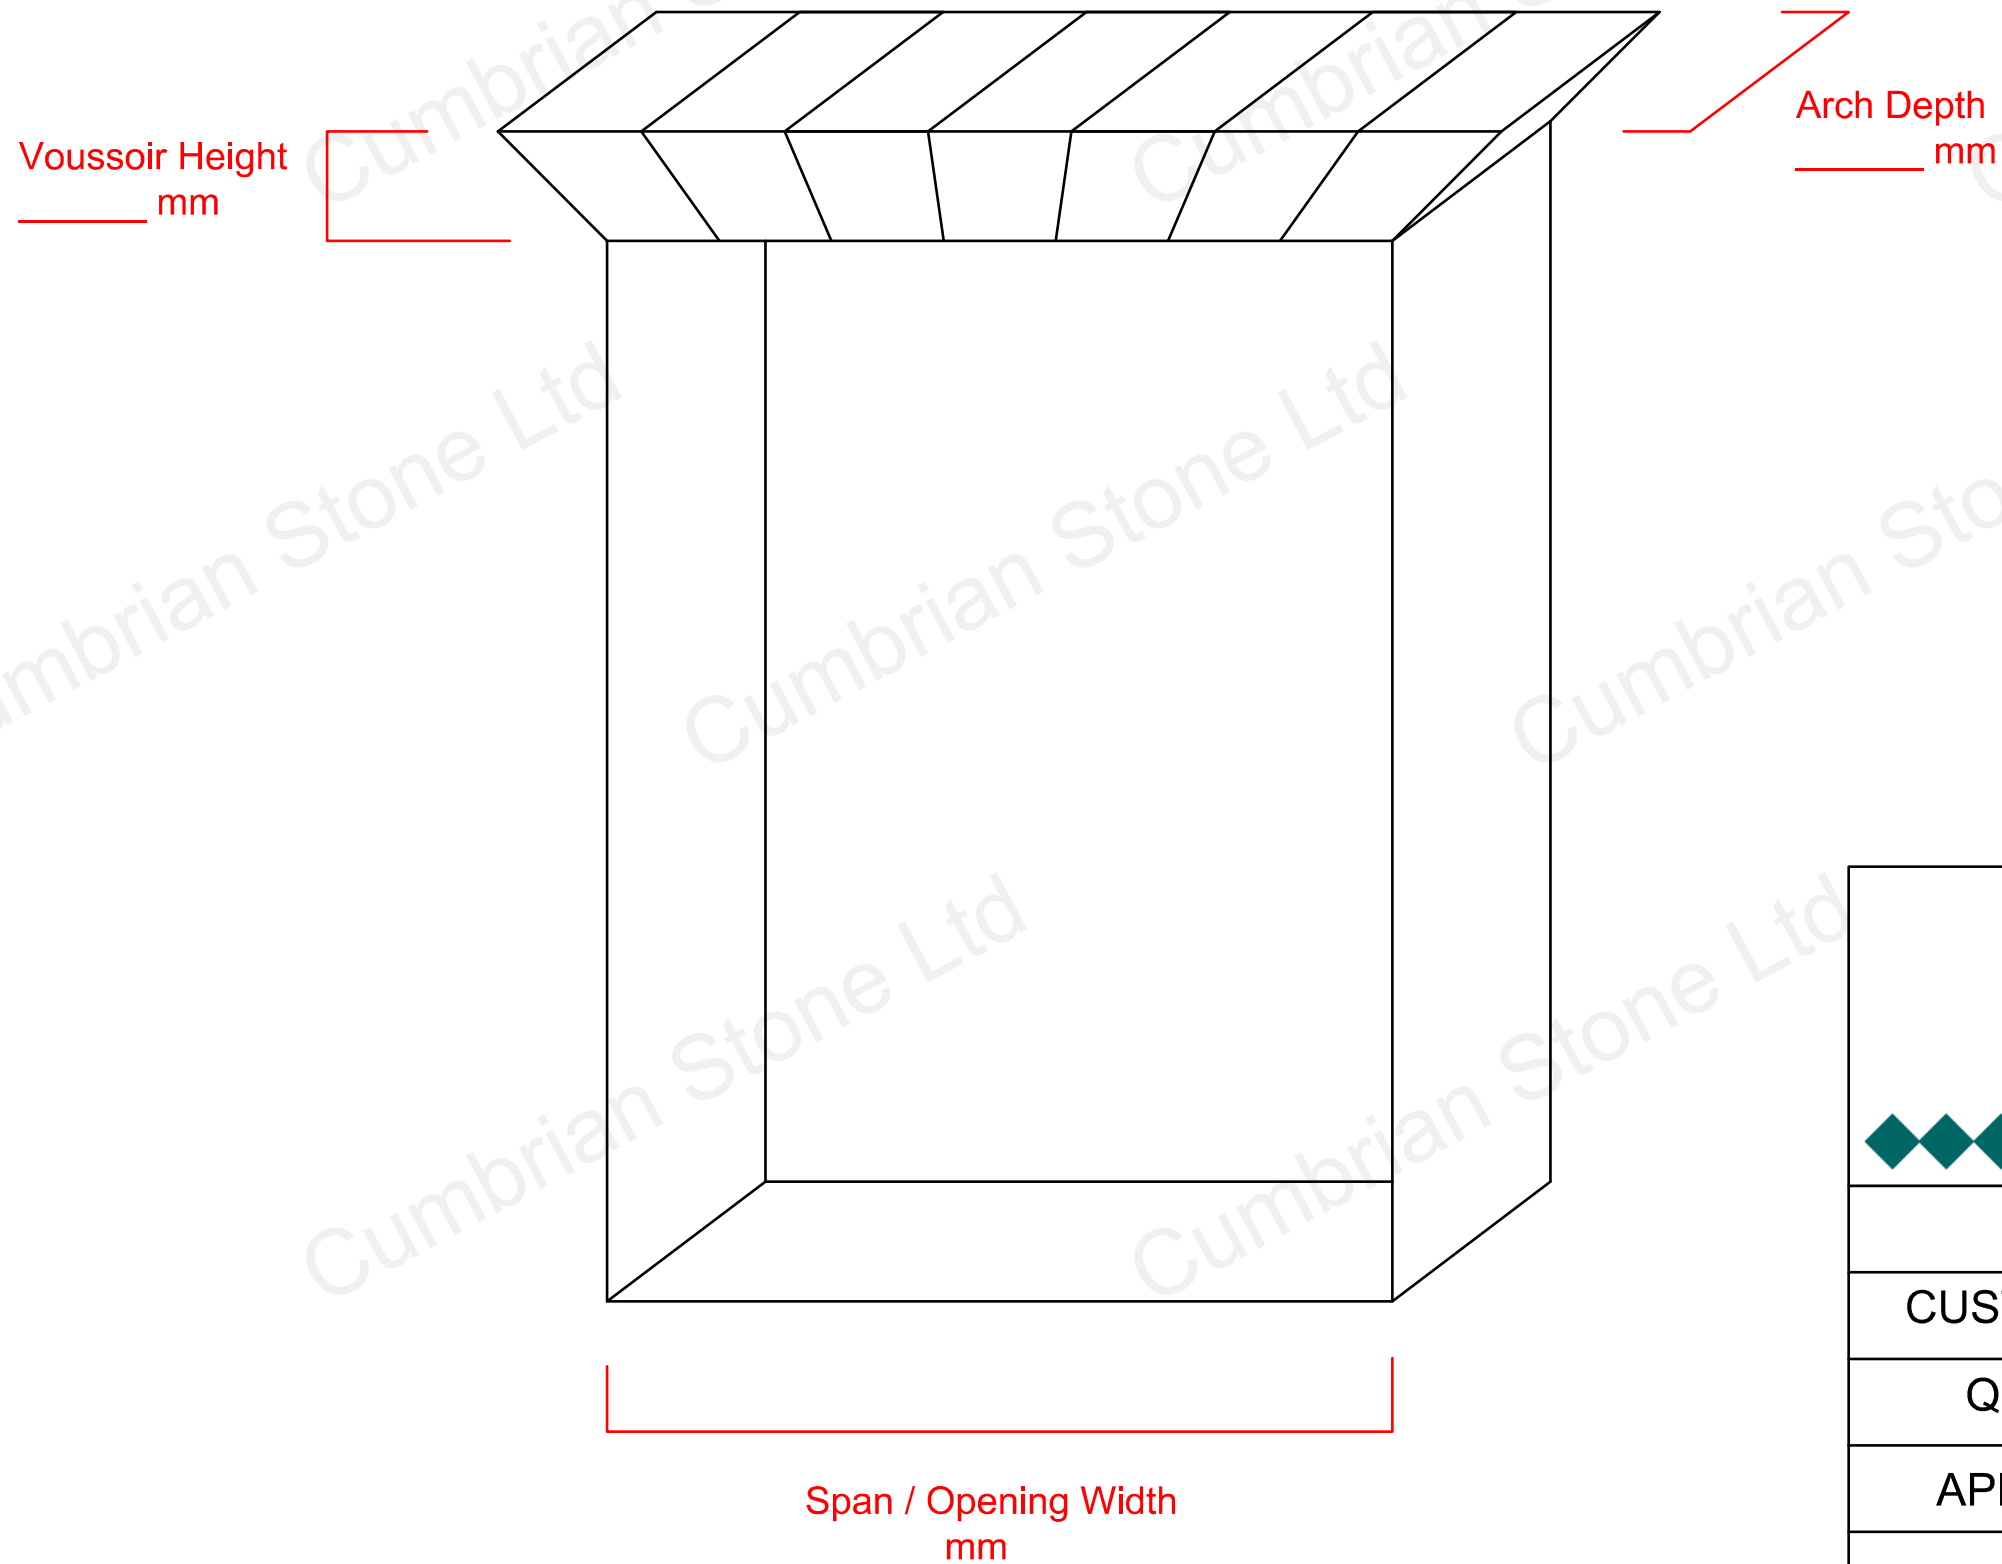

Flat Arch

Cumbrian  Stone Natural Stone Specialists	
ARCH.03 - Flat Arch	
CUSTOMER NAME:	
QUOTE REF:	
APPROVED BY:	
DATE:	