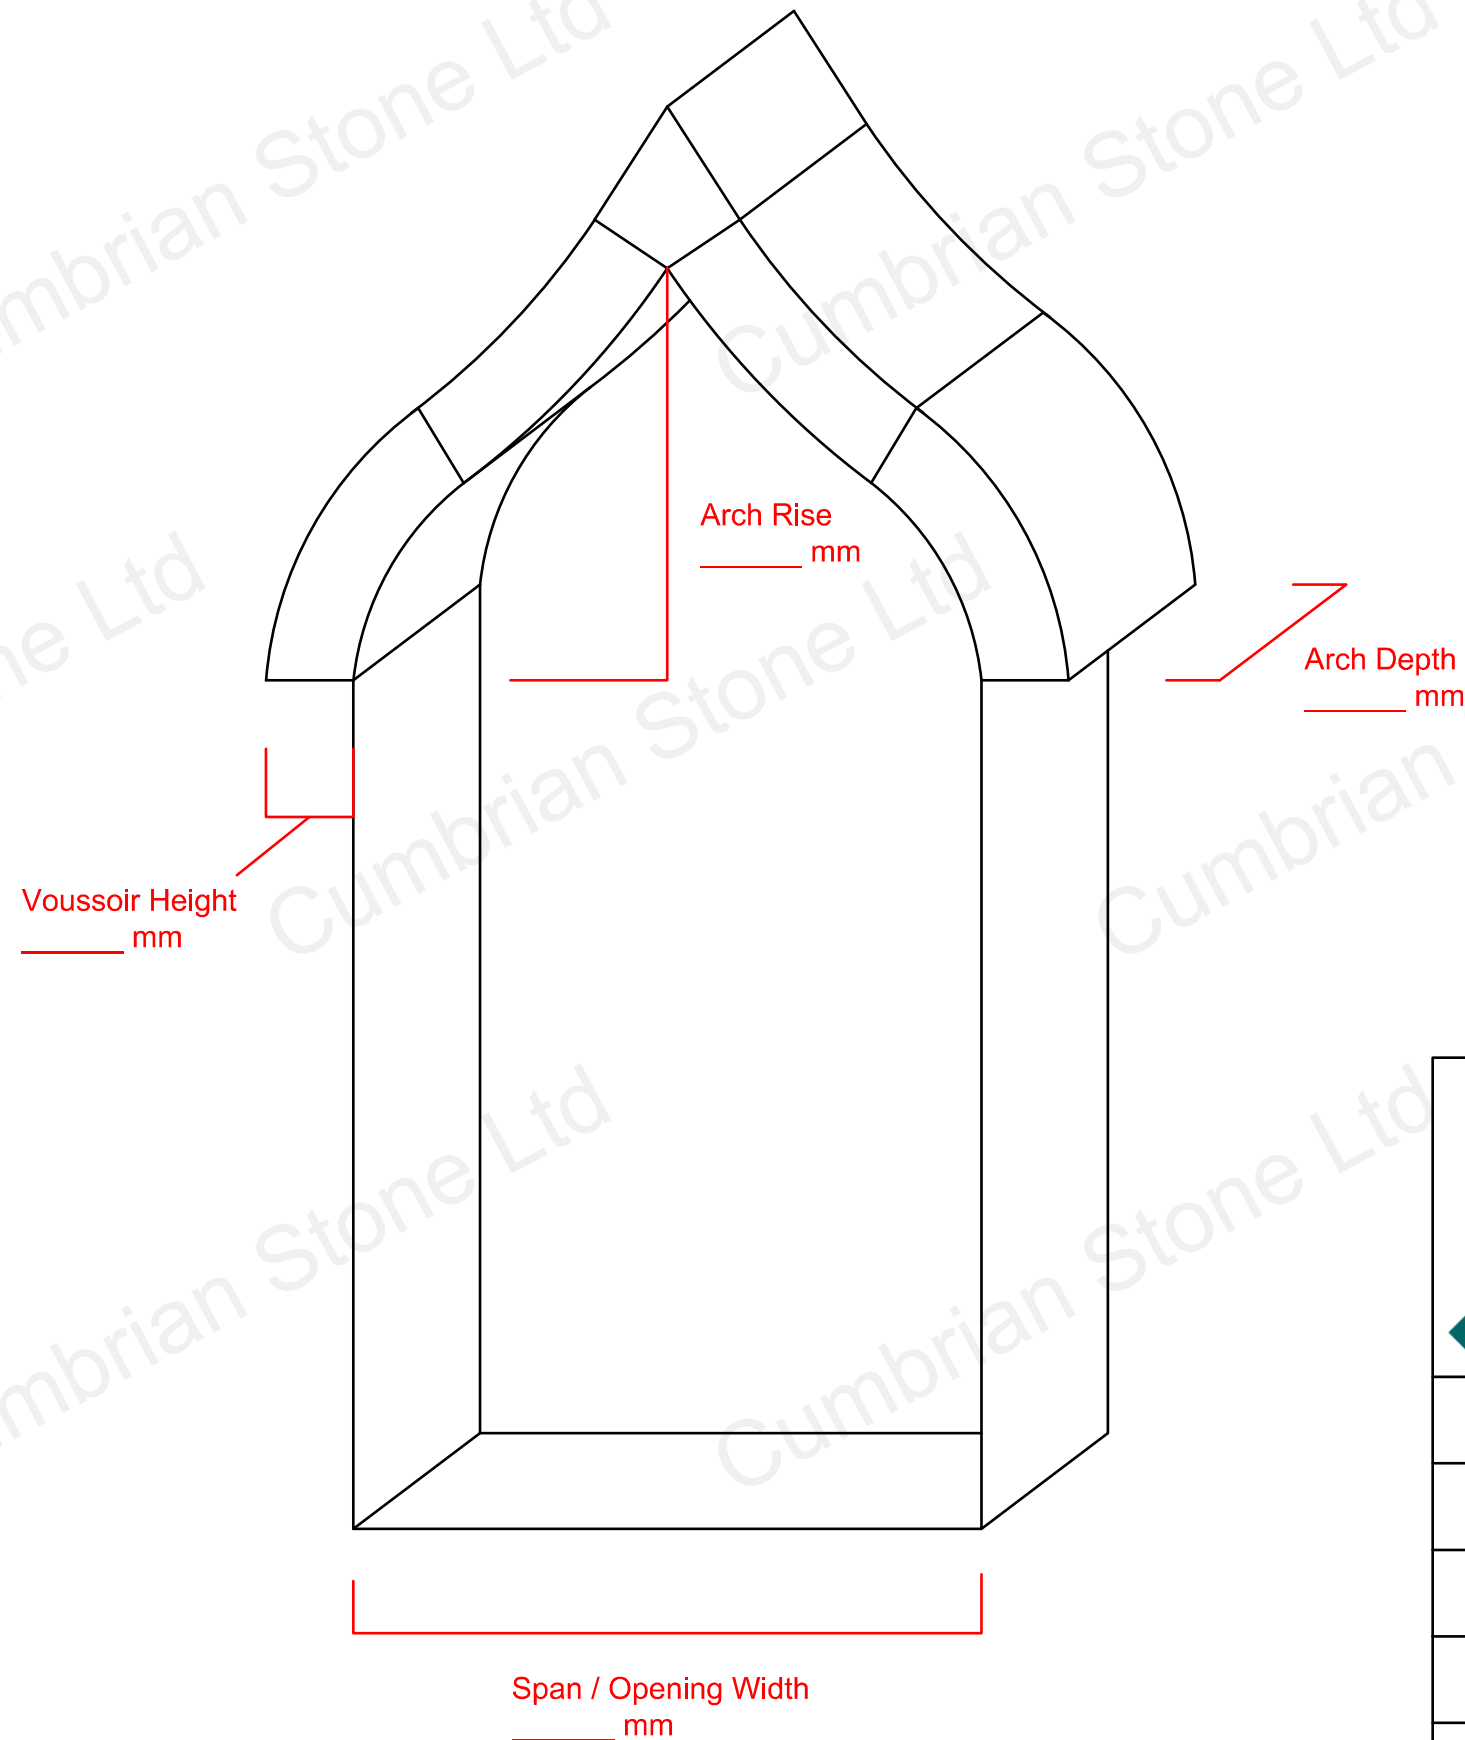

# Ogee Arch

<h1>Cumbrian</h1>	
 <b>Stone</b> Natural Stone Specialists	
ARCH.04 - Ogee Arch	
CUSTOMER NAME:	
QUOTE REF:	
APPROVED BY:	
DATE:	