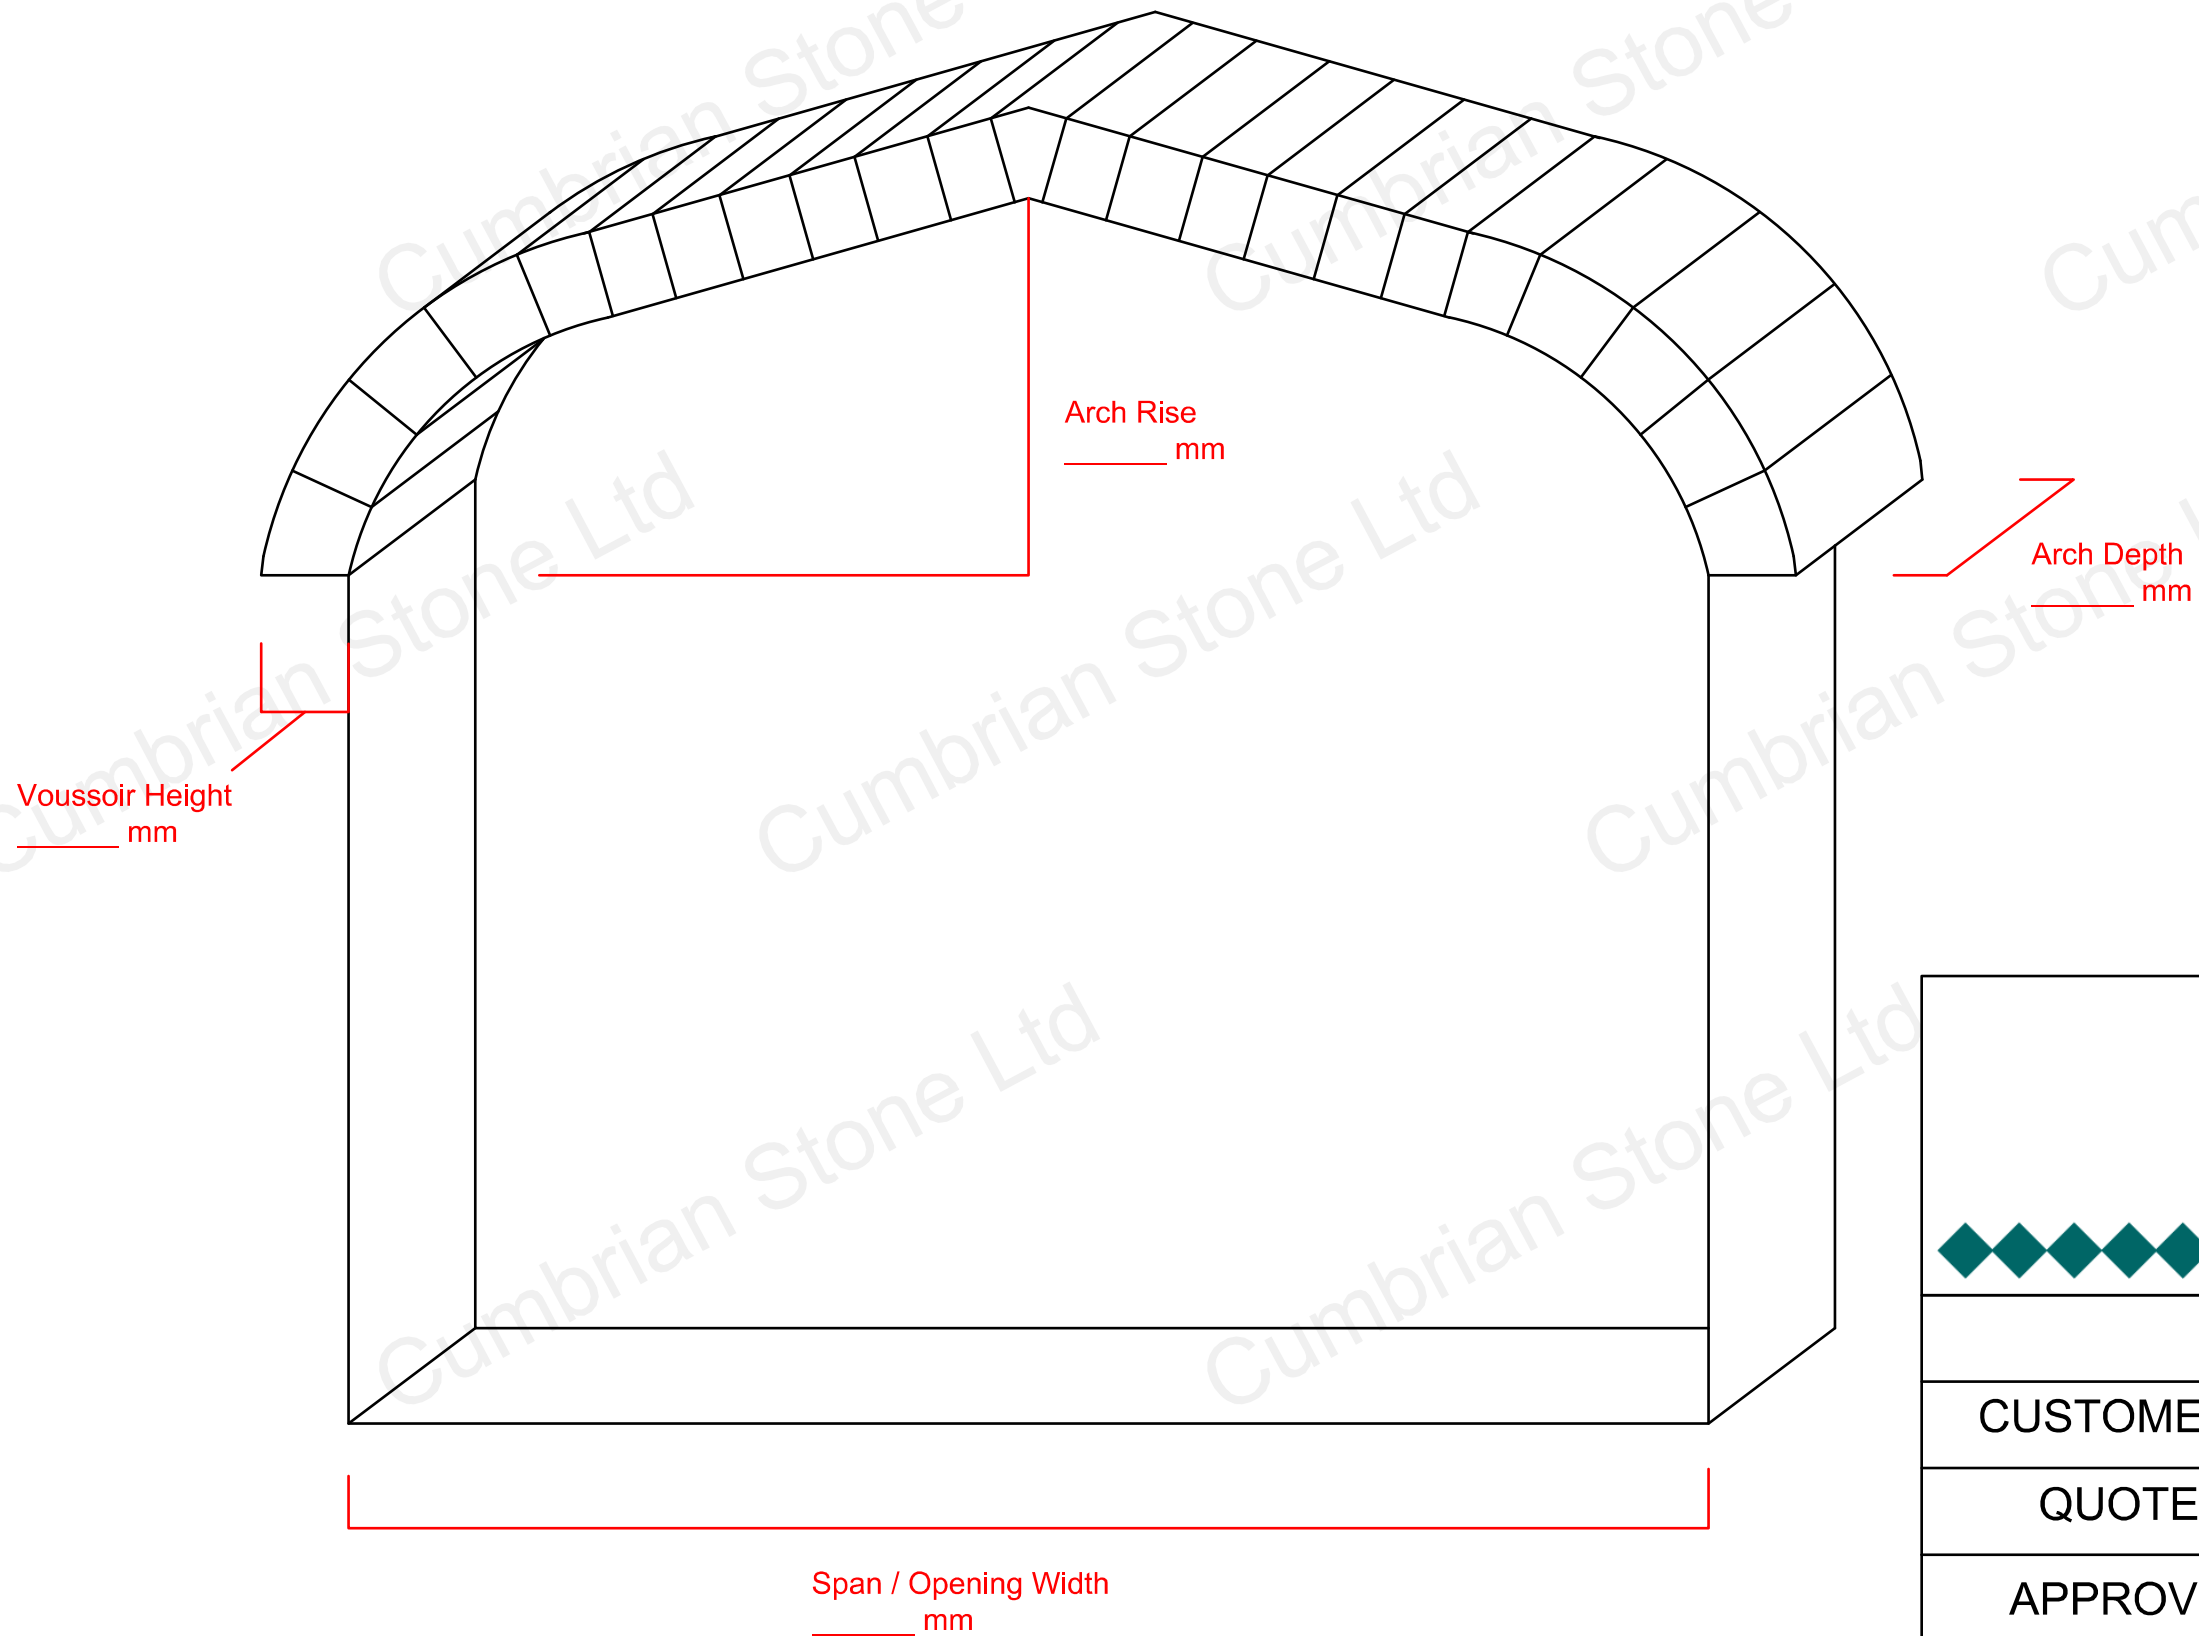

Tudor Arch

Cumbrian  Stone Natural Stone Specialists	
ARCH.05 - Tudor Arch	
CUSTOMER NAME:	
QUOTE REF:	
APPROVED BY:	
DATE:	