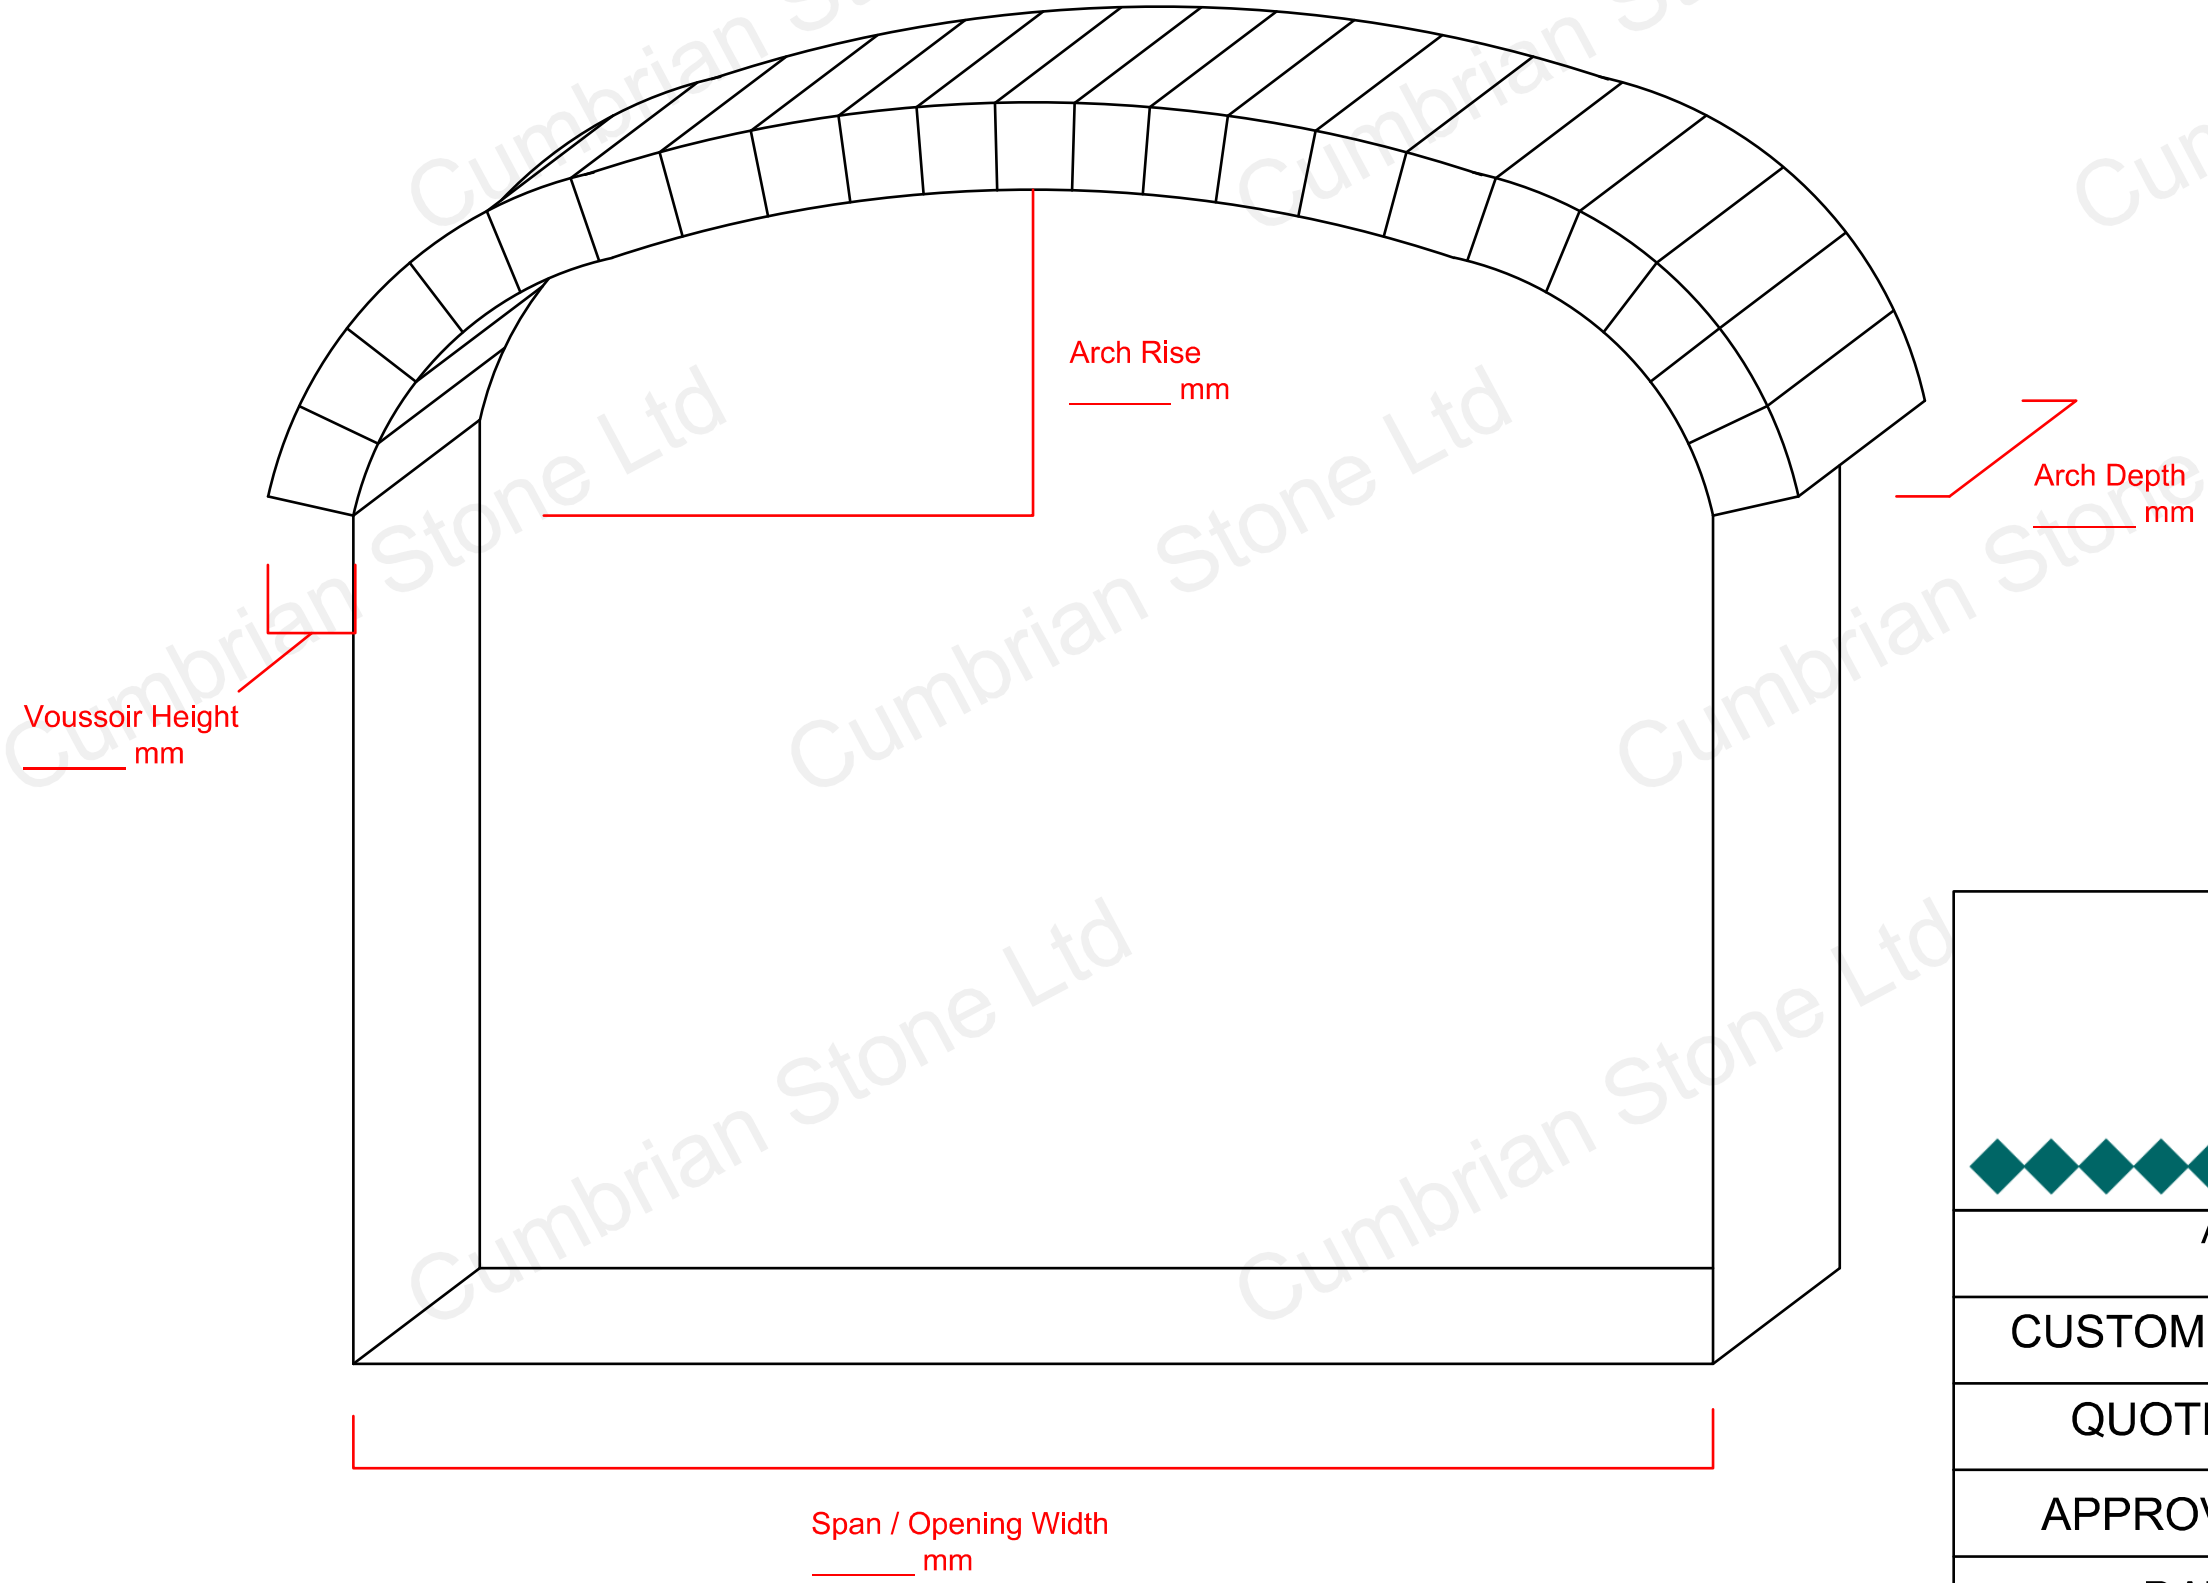

Three Centred Arch

<h2>Cumbrian</h2>	
 <h2>Stone</h2>	
Natural Stone Specialists	
ARCH.06 - Three Centred Arch	
CUSTOMER NAME:	<input type="text"/>
QUOTE REF:	<input type="text"/>
APPROVED BY:	<input type="text"/>
DATE:	<input type="text"/>